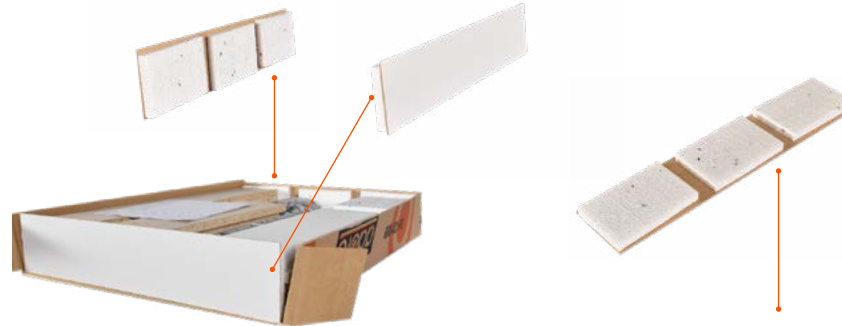

- Inner corner protection
Automatically packed hardware

- Box closing system: Very strong EVA hotmelt adhesives applying with spiral pattern.

CARGO READY DURABLE PACKAGING

- Display friendly, color printed boxes. Detailed product labels with EAN Number, Quality Control Number, Barcode, Product Code, Color Code
- Dimension and other product details mentioned
- Product Code printed on every side of the boxes.