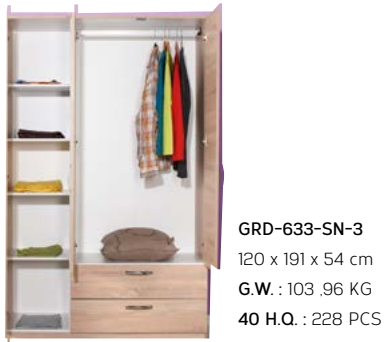

Plus Teen Room

GRD-633-SN-3
120 x 191 x 54 cm
G.W. : 103.96 KG
40 H.Q. : 228 PCS